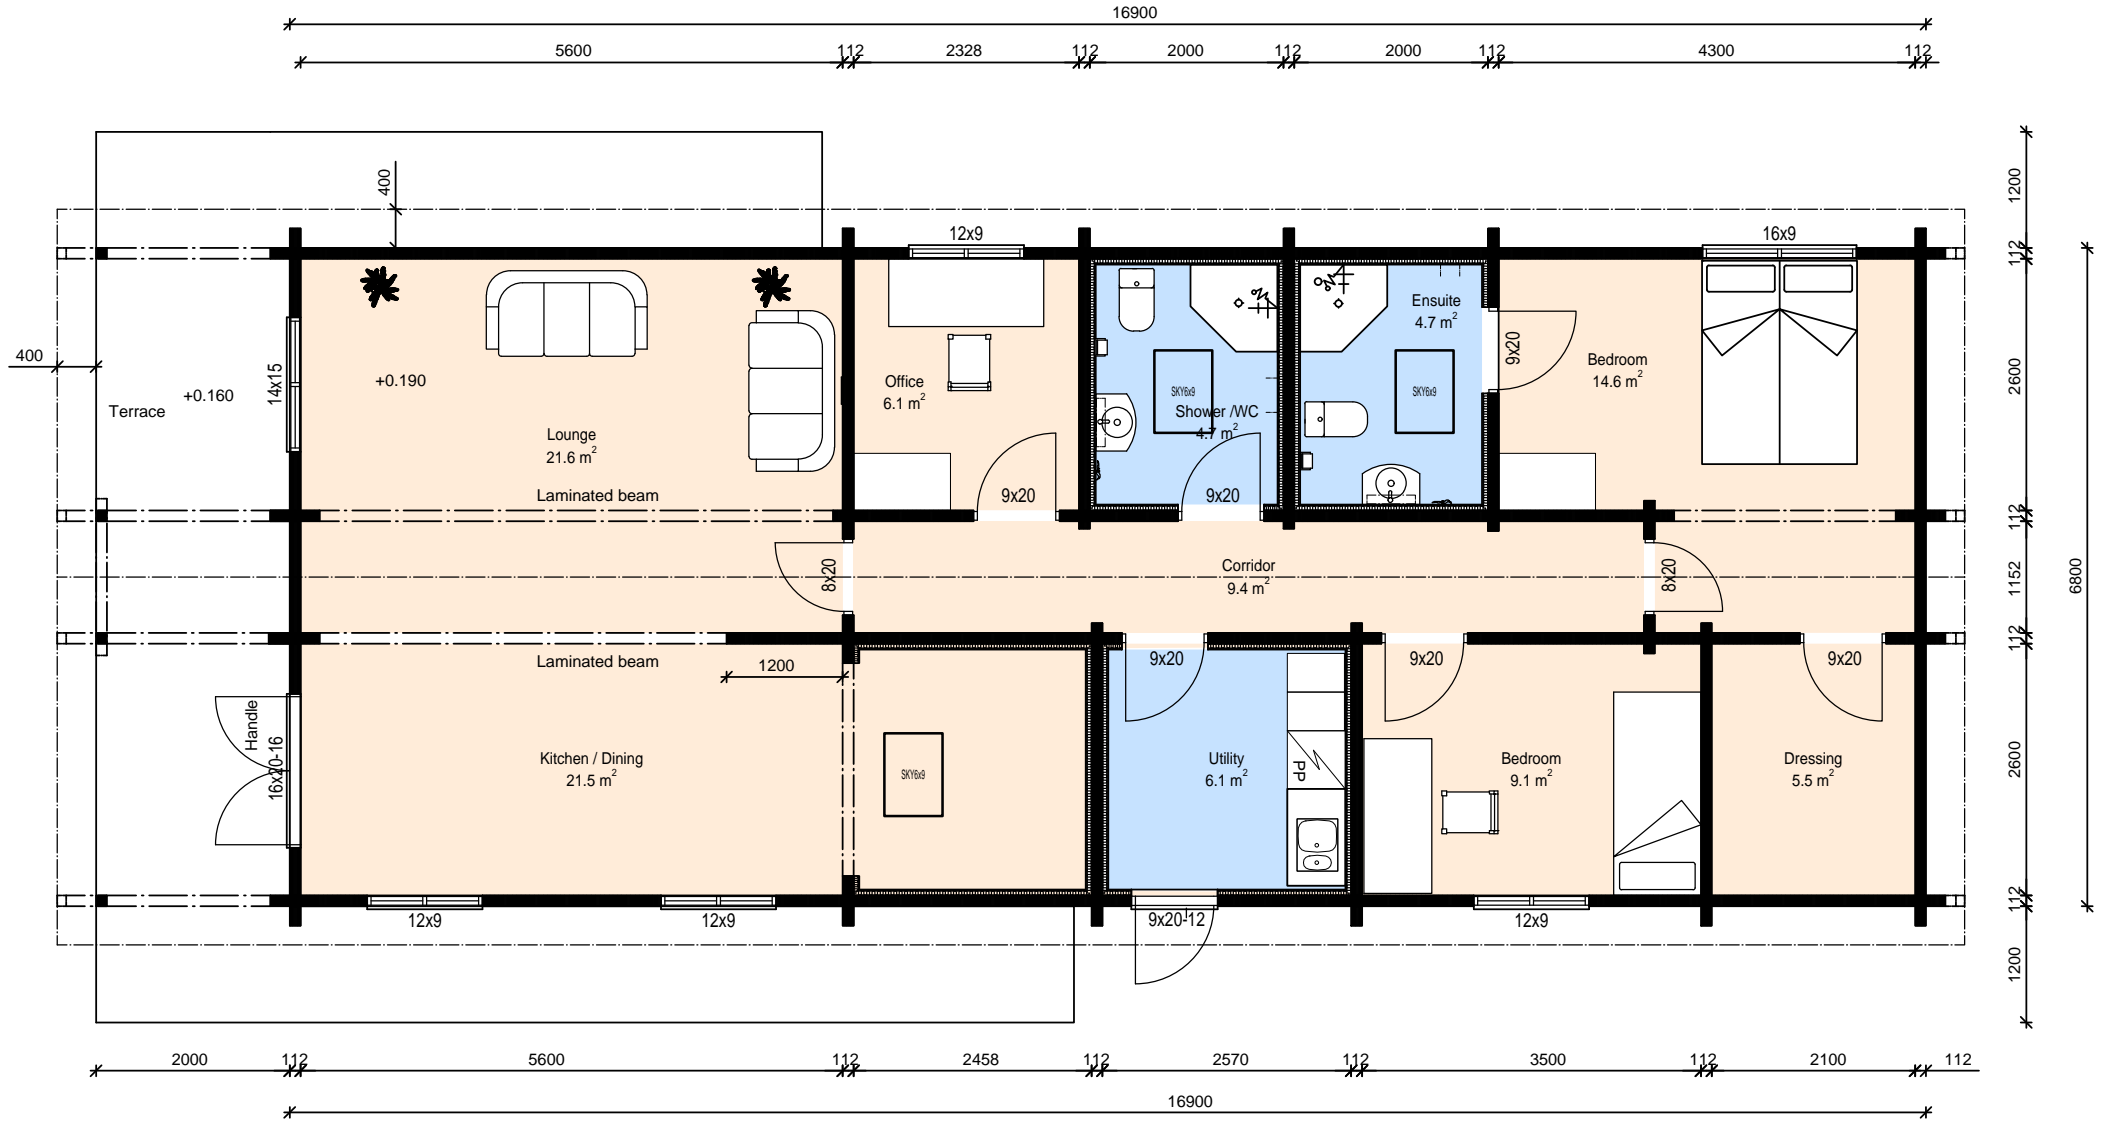

The Etterick - Mobile Log Home

Floor Plan by Log Homes Finland

ETTRICK 08.12.2016

Design by DARRYL BEEBY
Mobile log home- Etterick

The Etterick - Mobile Log Home

3D Render by Log Homes Finland